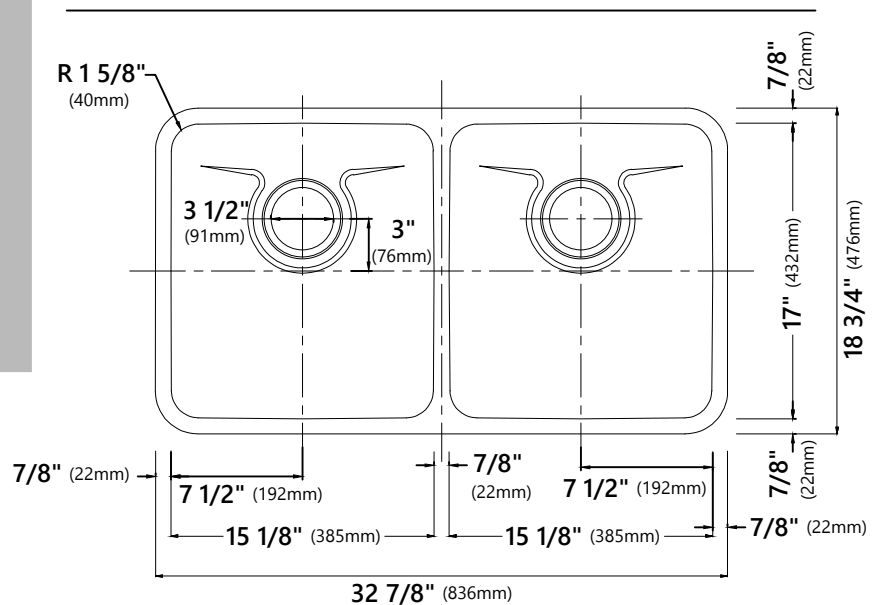

KD1UD33B

33 Inch Undermount Double Bowl
Stainless Steel Kitchen Sink with Drain Assure

Kräus®

SPECIFICATION SHEET

Sink Dimensions

Overall Dimensions: 32 7/8" x 18 3/4"

Bowl Dimensions: 15 1/8" x 17"

Sink Depth: 9"

Features

- 16 Gauge Stainless Steel Construction
- Double Bowl 50/50 Undermount Sink
- Type 18/10 Antibacterial
- Required Minimum Cabinet Size: 36" Left to Right, 24" Front to Back
- Rear Center-Set Drains
- 3 1/2" Drain Openings
- 99.9% Reduction of Bacteria
- NoiseDefend Undercoating and Sound Dampening Pads

Accessories Included

- Strainer ST-4 x2
- Cover Cap STC-1 x2
- Silicone Mitt KSM-1BLACK
- Silicone Trivet KST-1BLACK
- Cut-Out Template
- Mounting Hardware

CODES/STANDARDS:

Product Certification

cUPC (ASME A112.19.3/CSA B45.4), MASS

Warranty

Kraus Limited Lifetime Warranty

see website for details www.kraususa.com

Kraus USA Customer Service

1.800.775.0703 | customerservice@kraususa.com

REV. December 19, 2019