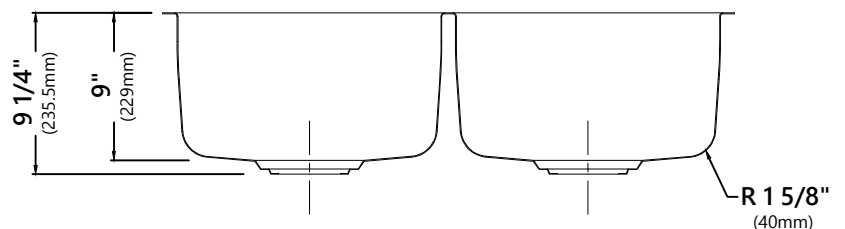

KD1UD33B

33 Inch Undermount Double Bowl
Stainless Steel Kitchen Sink with Drain Assure

Kräus®

SPECIFICATION SHEET

Sink Dimensions

Overall Dimensions: 32 7/8" x 18 3/4"

Bowl Dimensions: 15 1/8" x 17"

Sink Depth: 9"

Features

- 16 Gauge Stainless Steel Construction
- Double Bowl 50/50 Undermount Sink
- Type 18/10 Antibacterial
- Required Minimum Cabinet Size: 36" Left to Right, 24" Front to Back
- Rear Center-Set Drains
- 3 1/2" Drain Openings
- 99.9% Reduction of Bacteria
- NoiseDefend Undercoating and Sound Dampening Pads

Accessories Included

- Strainer ST-4 x2
- Cover Cap STC-1 x2
- Silicone Mitt KSM-1BLACK
- Silicone Trivet KST-1BLACK
- Cut-Out Template
- Mounting Hardware

CODES/STANDARDS:

Product Certification

cUPC (ASME A112.19.3/CSA B45.4), MASS

Warranty

Kraus Limited Lifetime Warranty

see website for details www.kraususa.com

Kraus USA Customer Service

1.800.775.0703 | customerservice@kraususa.com

REV. December 19, 2019